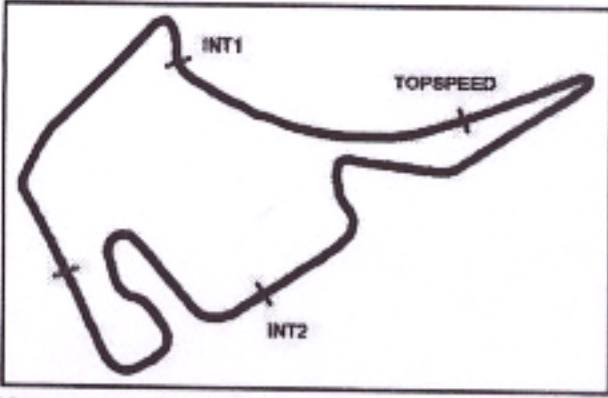

CAR 18 - 5 SEC ADDED TO TOTAL RACE TIME - TL

ver: 2.0

Page 1/ 2 printed: 22.10.2023 15:22

ALPINE

SPORT

PIRELLI

Hockenheimring, Length: 4574m

DTM Hockenheim
Formula Regional Championship by Alpine
Race 2