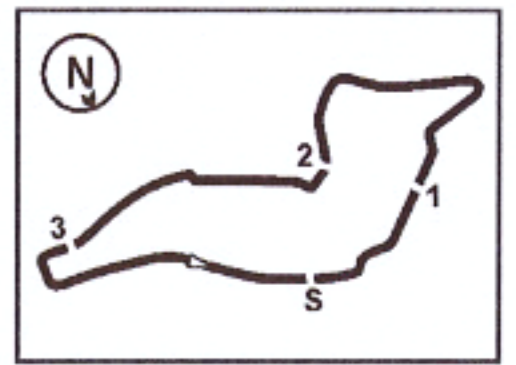

ALPINE

5.1

ACI Racing Weekend Imola, 7-8 Maggio 2022

Results Q1 Gr.A

Imola Circuit 4.909 m

1 / 2

No. Driver	Nat	Entrant	Team	Car	Class	Time	Gap	Rel. Laps
1 46 MINI Gabriele	ITA	ART Grand Prix	ART Grand Prix	Formula Alpine		1'39.526		8
2 18 BEGANOVIC Dino	SWE	Prema Racing	Prema Racing	Formula Alpine		1'39.590	0.064	8
3 3 ARON Paul	EST	Prema Racing	Prema Racing	Formula Alpine		1'39.677	0.151	8
4 85 BORTOLETO Gabriel	BRA	R-ACE GP	R-ACE GP	Formula Alpine		1'39.748	0.222	8
5 72 FORNAROLI Leonardo	ITA	Trident	Trident	Formula Alpine	R	1'39.850	0.324	8
6 26 DAVID Hadrien	FRA	R-ACE GP	R-ACE GP	Formula Alpine		1'39.893	0.367	8
7 13 DUFEK Joshua	CHE	Van Amersfoort Racing	Van Amersfoort Racing	Formula Alpine	R	1'40.061	0.535	8
8 91 BARRICHELLO Eduardo	BRA	Arden Motorsport	Arden Motorsport	Formula Alpine		1'40.118	0.592	8
9 68 RAMOS Santiago	MEX	KIC Motorsport	KIC Motorsport	Formula Alpine	R	1'40.338	0.812	8
10 17 MEGUETOUNIF Sami	FRA	MP Motorsport	MP Motorsport	Formula Alpine	R	1'40.644	1.118	8
11 7 GNOS Axel	CHE	G4 Racing	G4 Racing	Formula Alpine		1'40.710	1.184	8
12 19 LEON Noel	MEX	Arden Motorsport	Arden Motorsport	Formula Alpine	R	1'40.725	1.199	8
13 11 REVESZ Levente	HUN	Van Amersfoort Racing	Van Amersfoort Racing	Formula Alpine		1'40.798	1.272	8
14 35 BAPTISTE Nicolas	COL	FA Racing	FA Racing	Formula Alpine	R	1'40.878	1.352	8
15 28 BRASCHI Francesco	ITA	KIC Motorsport	KIC Motorsport	Formula Alpine	R	1'41.304	1.778	8
16 6 ARMANNI Pietro	ITA	Monolite Racing	Monolite Racing	Formula Alpine	R	1'41.319	1.793	9
17 12 BERNIER Victor	FRA	FA Racing	FA Racing	Formula Alpine	R	1'41.389	1.863	7
18 9 MASSON Esteban	FRA	FA Racing	FA Racing	Formula Alpine	R	1'41.647	2.121	6