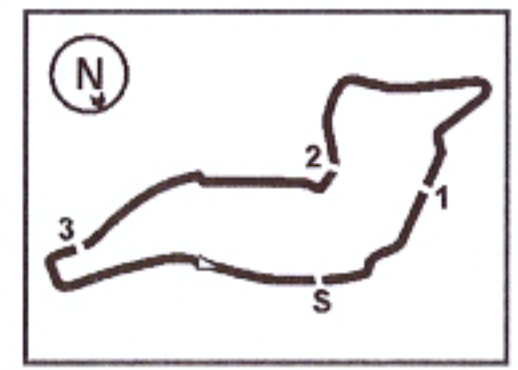

ALPINE

ACI Racing Weekend Imola, 7-8 Maggio 2022

Results Q1 Gr.B

Imola Circuit 4.909 m
1 / 2

No. Driver	Nat	Entrant	Team	Car	Class	Time	Gap	Rel. Laps
1 64 BOYA Mari	ESP	ART Grand Prix	ART Grand Prix	Formula Alpine		1'39.755		9
2 58 MONTOYA Sebastian	COL	Prema Racing	Prema Racing	Formula Alpine	R	1'39.773	0.018	0.018 8
3 27 HAVERKORT Kas	NED	Van Amersfoort Racing	Van Amersfoort Racing	Formula Alpine		1'39.776	0.021	0.003 8
4 10 DURKSEN Joshua	PAR	Arden Motorsport	Arden Motorsport	Formula Alpine	R	1'39.891	0.136	0.115 9
5 70 TRAMNITZ Tim	DEU	Trident	Trident	Formula Alpine	R	1'39.918	0.163	0.027 9
6 16 FLUXA Lorenzo	ESP	R-ACE GP	R-ACE GP	Formula Alpine		1'39.960	0.205	0.042 8
7 55 DELLI GUANTI Pietro	ITA	RPM	RPM	Formula Alpine		1'39.993	0.238	0.033 9
8 4 BILINSKI Roman	GBR	Trident	Trident	Formula Alpine	R	1'40.006	0.251	0.013 9
9 5 CAPIETTO Maceo	FRA	Monolite Racing	Monolite Racing	Formula Alpine	R	1'40.109	0.354	0.103 8
10 30 BELOV Michael		MP Motorsport	MP Motorsport	Formula Alpine		1'40.219	0.464	0.110 8
11 8 ZAGAZETA Matias	PER	G4 Racing	G4 Racing	Formula Alpine	R	1'40.320	0.565	0.101 8
12 92 TANGAVELOU Owen	FRA	G4 Racing	G4 Racing	Formula Alpine	R	1'40.350	0.595	0.030 8
13 42 VAN HOEPEN Laurens	NED	ART Grand Prix	ART Grand Prix	Formula Alpine	R	1'40.451	0.696	0.101 8
14 24 HAN Cenyu	CHN	Monolite Racing	Monolite Racing	Formula Alpine	R	1'40.743	0.988	0.292 9
15 65 DONEGAN Keith	IRL	RPM	RPM	Formula Alpine		1'40.789	1.034	0.046 9
16 77 VAN'T HOFF Dilano	NED	MP Motorsport	MP Motorsport	Formula Alpine		1'40.801	1.046	0.012 8
17 88 AL QUBAISI Hamda	UAE	Prema Racing	Prema Racing	Formula Alpine		1'41.240	1.485	0.439 8
18 21 PASMA Patrick	FIN	KIC Motorsport	KIC Motorsport	Formula Alpine	R	1'41.678	1.923	0.438 8