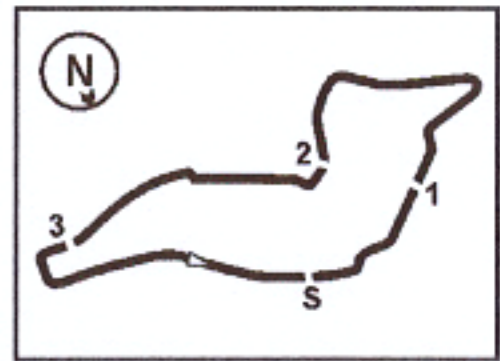

ALPINE

ACI Racing Weekend Imola, 7-8 Maggio 2022

Results Q2 Gr.B

Imola Circuit 4.909 m

1 / 2

No.	Driver	Nat	Entrant	Team	Car	Class	Time	Gap	Rel. Laps
1	70 TRAMNITZ Tim	DEU	Trident	Trident	Formula Alpine	R	1'39.559		9
2	30 BELOV Michael		MP Motorsport	MP Motorsport	Formula Alpine		1'39.627	0.068	0.068 8
3	27 HAVERKORT Kas	NED	Van Amersfoort Racing	Van Amersfoort Racing	Formula Alpine		1'39.628	0.069	0.001 8
4	10 DURKSEN Joshua	PAR	Arden Motorsport	Arden Motorsport	Formula Alpine	R	1'39.700	0.141	0.072 9
5	55 DELLI GUANTI Pietro	ITA	RPM	RPM	Formula Alpine		1'39.809	0.250	0.109 9
6	58 MONTOYA Sebastian	COL	Prema Racing	Prema Racing	Formula Alpine	R	1'39.904	0.345	0.095 9
7	92 TANGAVELOU Owen	FRA	G4 Racing	G4 Racing	Formula Alpine	R	1'39.917	0.358	0.013 8
8	4 BILINSKI Roman	GBR	Trident	Trident	Formula Alpine	R	1'39.929	0.370	0.012 9
9	16 FLUXA Lorenzo	ESP	R-ACE GP	R-ACE GP	Formula Alpine		1'39.929	0.370	
10	8 ZAGAZETA Matias	PER	G4 Racing	G4 Racing	Formula Alpine	R	1'40.112	0.553	0.183 8
11	42 VAN HOEPEN Laurens	NED	ART Grand Prix	ART Grand Prix	Formula Alpine	R	1'40.116	0.557	0.004 8
12	64 BOYA Mari	ESP	ART Grand Prix	ART Grand Prix	Formula Alpine		1'40.122	0.563	0.006 9
13	5 CAPIETTO Maceo	FRA	Monolite Racing	Monolite Racing	Formula Alpine	R	1'40.199	0.640	0.077 7
14	77 VAN'T HOFF Dilano	NED	MP Motorsport	MP Motorsport	Formula Alpine		1'40.251	0.692	0.052 8
15	65 DONEGAN Keith	IRL	RPM	RPM	Formula Alpine		1'40.401	0.842	0.150 9
16	24 HAN Cenyu	CHN	Monolite Racing	Monolite Racing	Formula Alpine	R	1'40.500	0.941	0.099 9
17	21 PASMA Patrick	FIN	KIC Motorsport	KIC Motorsport	Formula Alpine	R	1'40.831	1.272	0.331 7
18	88 AL QUBAISI Hamda	UAE	Prema Racing	Prema Racing	Formula Alpine		1'41.179	1.620	0.348 9