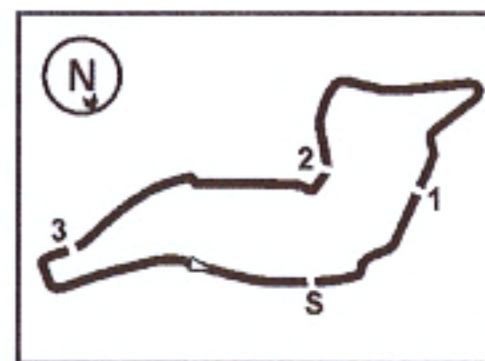

ALPINE

6.1

ACI Racing Weekend Imola, 7-8 Maggio 2022

Results Q2 Gr.A

Imola Circuit 4.909 m

1 / 2

No. Driver	Nat	Entrant	Team	Car	Class	Time	Gap	Rel. Laps
1 46 MINI Gabriele	ITA	ART Grand Prix	ART Grand Prix	Formula Alpine		1'39.294		7
2 18 BEGANOVIC Dino	SWE	Prema Racing	Prema Racing	Formula Alpine		1'39.497	0.203	0.203 7
3 85 BORTOLETO Gabriel	BRA	R-ACE GP	R-ACE GP	Formula Alpine		1'39.556	0.262	0.059 7
4 26 DAVID Hadrien	FRA	R-ACE GP	R-ACE GP	Formula Alpine		1'39.598	0.304	0.042 7
5 72 FORNAROLI Leonardo	ITA	Trident	Trident	Formula Alpine	R	1'39.718	0.424	0.120 7
6 3 ARON Paul	EST	Prema Racing	Prema Racing	Formula Alpine		1'40.062	0.768	0.344 7
7 68 RAMOS Santiago	MEX	KIC Motorsport	KIC Motorsport	Formula Alpine	R	1'40.098	0.804	0.036 6
8 13 DUFEK Joshua	CHE	Van Amersfoort Racing	Van Amersfoort Racing	Formula Alpine	R	1'40.106	0.812	0.008 7
9 91 BARRICHELLO Eduardo	BRA	Arden Motorsport	Arden Motorsport	Formula Alpine		1'40.197	0.903	0.091 7
10 12 BERNIER Victor	FRA	FA Racing	FA Racing	Formula Alpine	R	1'40.263	0.969	0.066 7
11 35 BAPTISTE Nicolas	COL	FA Racing	FA Racing	Formula Alpine	R	1'40.278	0.984	0.015 7
12 11 REVESZ Levente	HUN	Van Amersfoort Racing	Van Amersfoort Racing	Formula Alpine		1'40.321	1.027	0.043 7
13 19 LEON Noel	MEX	Arden Motorsport	Arden Motorsport	Formula Alpine	R	1'40.399	1.105	0.078 7
14 17 MEGUETOUNIF Sami	FRA	MP Motorsport	MP Motorsport	Formula Alpine	R	1'40.411	1.117	0.012 7
15 9 MASSON Esteban	FRA	FA Racing	FA Racing	Formula Alpine	R	1'40.529	1.235	0.118 7
16 7 GNOS Axel	CHE	G4 Racing	G4 Racing	Formula Alpine		1'40.560	1.266	0.031 6
17 28 BRASCHI Francesco	ITA	KIC Motorsport	KIC Motorsport	Formula Alpine	R	1'40.733	1.439	0.173 6
18 6 ARMANNI Pietro	ITA	Monolite Racing	Monolite Racing	Formula Alpine	R	1'41.118	1.824	0.385 7